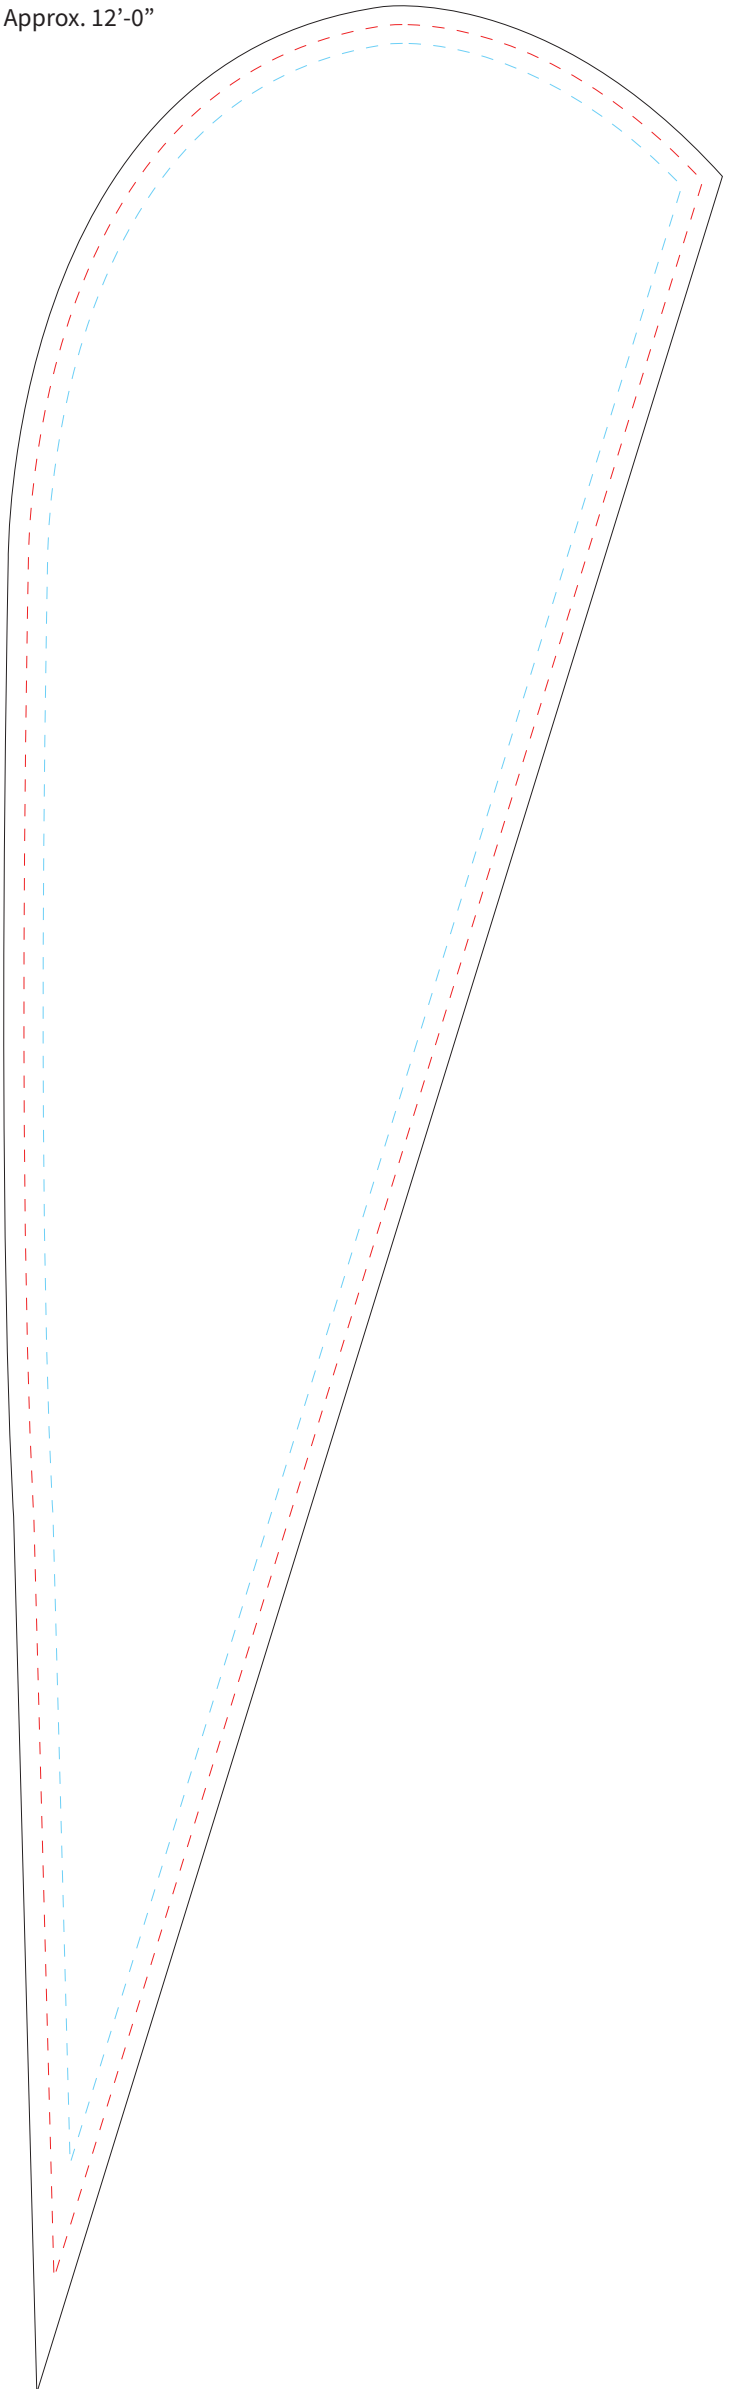

MEDIUM - TEARDROP BANNER

Finished Size: Approx. 35" X 117"

Overall Height When Displayed: Approx. 12'-0"

Art Guidelines

Template is at a scale of 10%.

Please ensure all text has been converted to outlines.

Blue Line:
Safe Art Area (Type and critical graphics should be within this line)

Black Line:
Background should bleed to the black line

IMPORTANT

DO NOT DELETE, RESIZE OR REVISE ANY CONTENT OF THIS TEMPLATE.