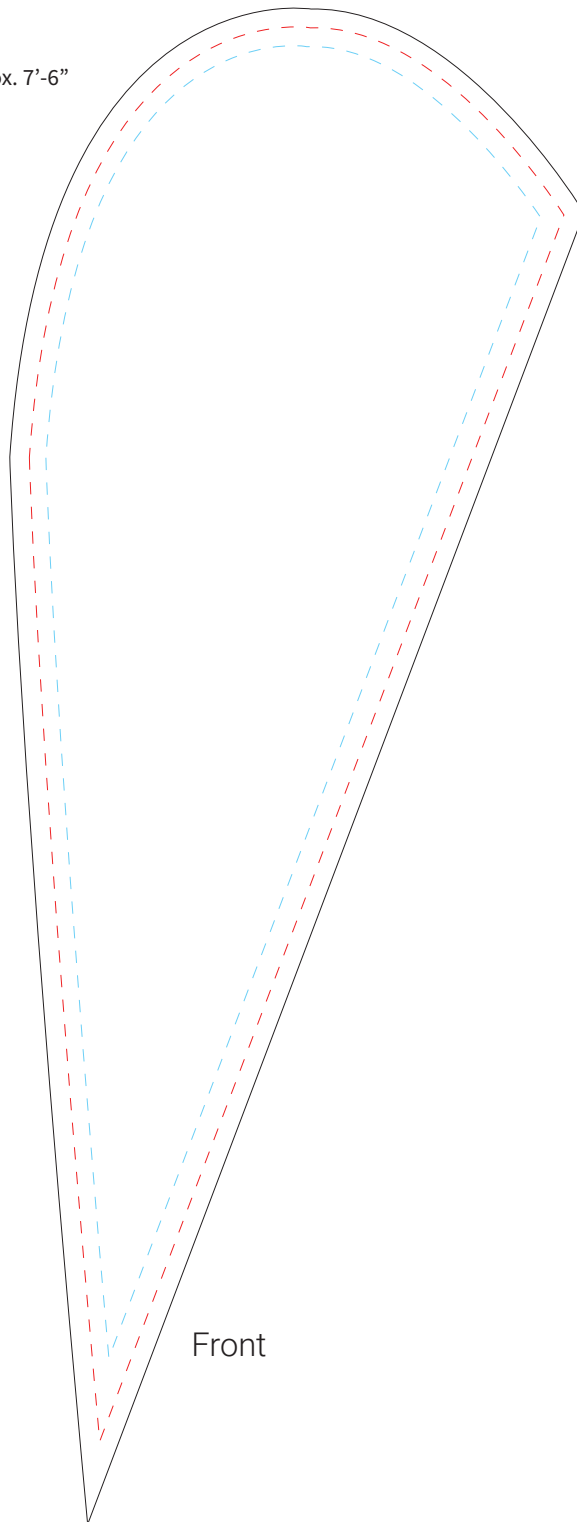

SMALL - TEARDROP BANNER

Double-Sided

Finished Size: Approx. 28" X 73.6"

Overall Height When Displayed : Approx. 7'-6"

Art Guidelines

Template is at a scale of 10%.

Please ensure all text has been converted to outlines.

Blue Line:
Safe Art Area (Type and critical graphics should be within this line)

Black Line:
Background should bleed to the black line

Front

Back

IMPORTANT

DO NOT DELETE, RESIZE OR REVISE ANY CONTENT OF THIS TEMPLATE.