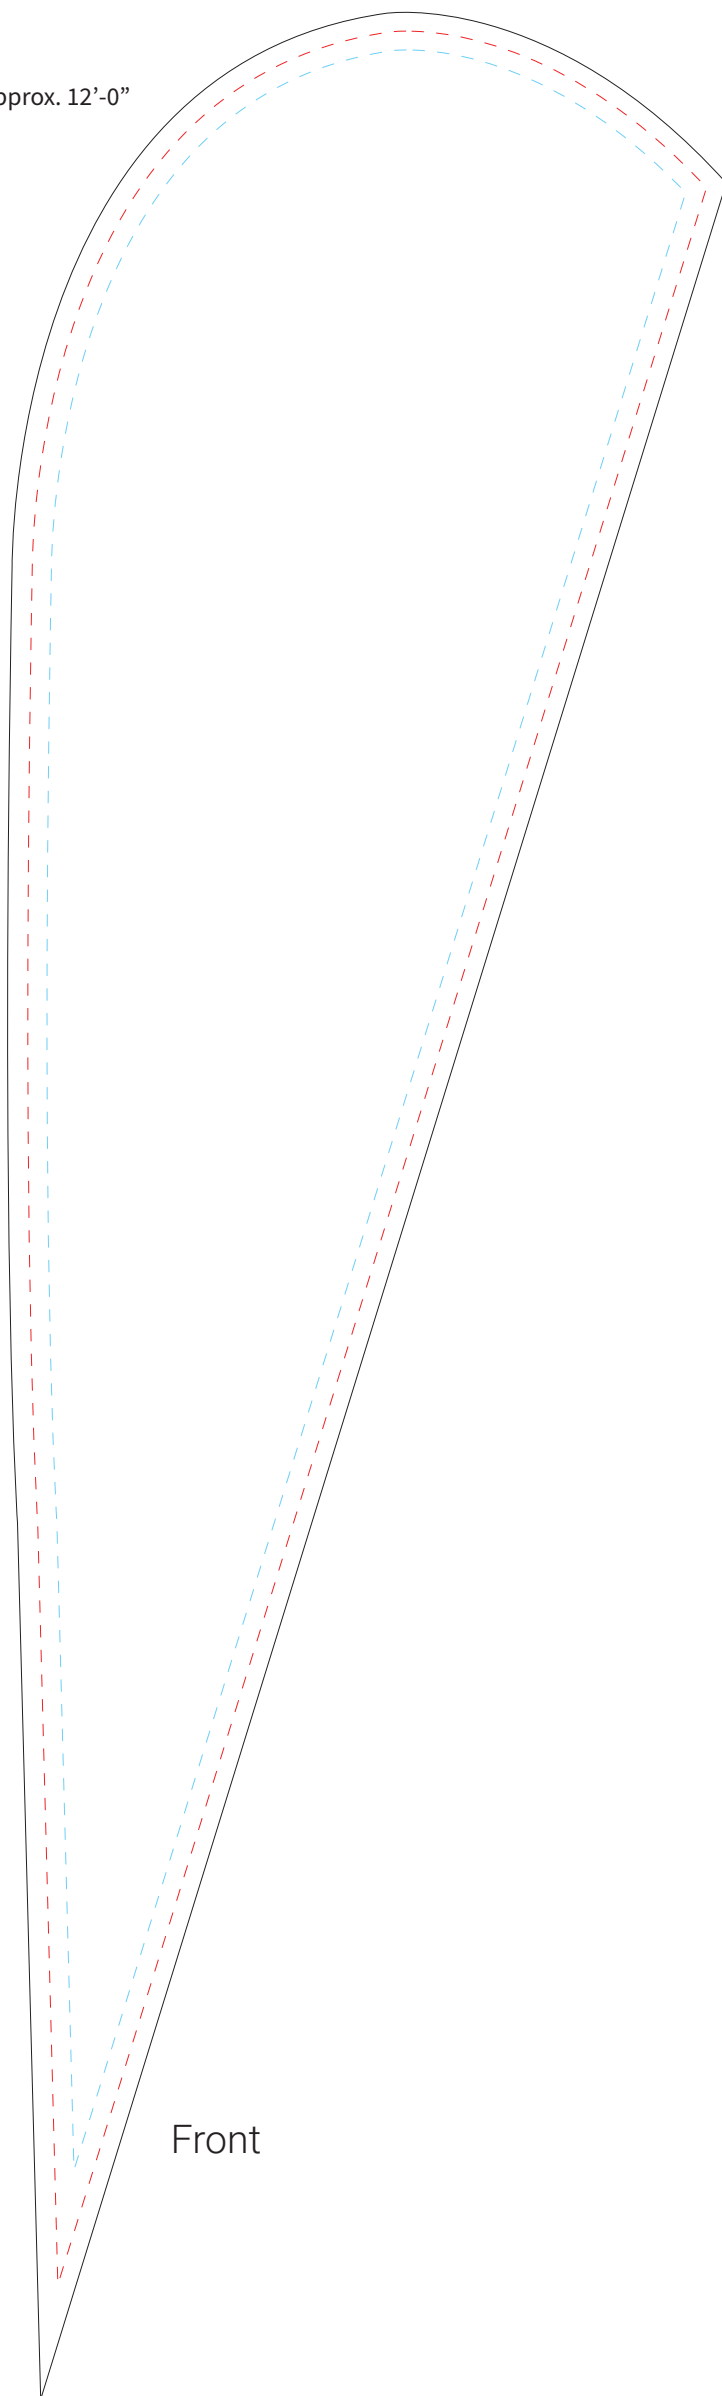

MEDIUM - TEARDROP BANNER

Double-Sided

Finished Size: Approx. 35" X 117"

Overall Height When Displayed: Approx. 12'-0"

Art Guidelines

Template is at a scale of 10%.

Please ensure all text has been converted to outlines.

Document must be in CMYK colour mode.

Pantone Solid Coated colours should be used to ensure best colour matching.

Files must be provided as one of the following:
.ai .pdf .eps .tiff

Red Line:
Finished viewable area/size

Blue Line:
Safe Art Area (Type and critical graphics should be within this line)

Black Line:
Background should bleed to the black line

Front

Back

IMPORTANT

DO NOT DELETE, RESIZE OR REVISE ANY CONTENT OF THIS TEMPLATE.