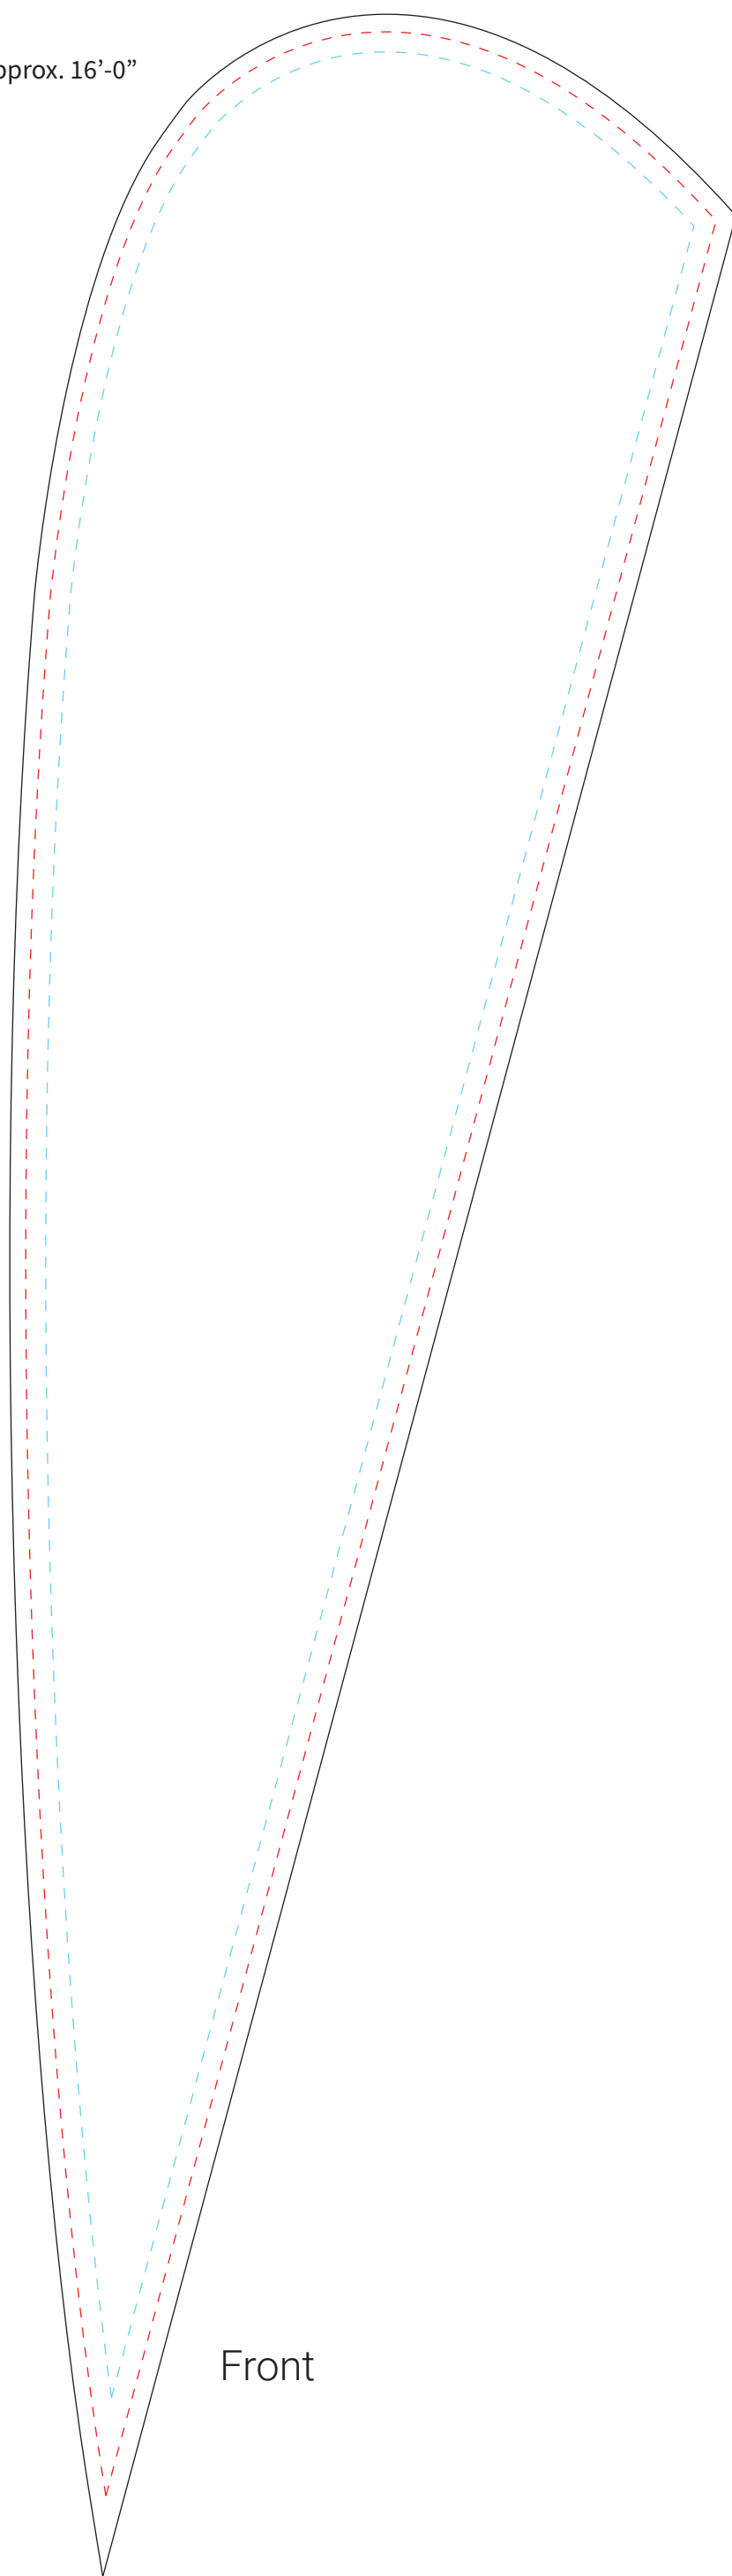

# LARGE - TEARDROP BANNER

## Double-Sided

Finished Size: Approx. 40" X 145"

Overall Height When Displayed: Approx. 16'-0"

### Art Guidelines

Template is at a scale of 10%.

Please ensure all text has been converted to outlines.

Document must be in CMYK colour mode.

Pantone Solid Coated colours should be used to ensure best colour matching.

Files must be provided as one of the following:  
.ai .pdf .eps .tiff

**Red Line:**  
Finished viewable area/size

**Blue Line:**  
Safe Art Area (Type and critical graphics should be within this line)

**Black Line:**  
Background should bleed to the black line