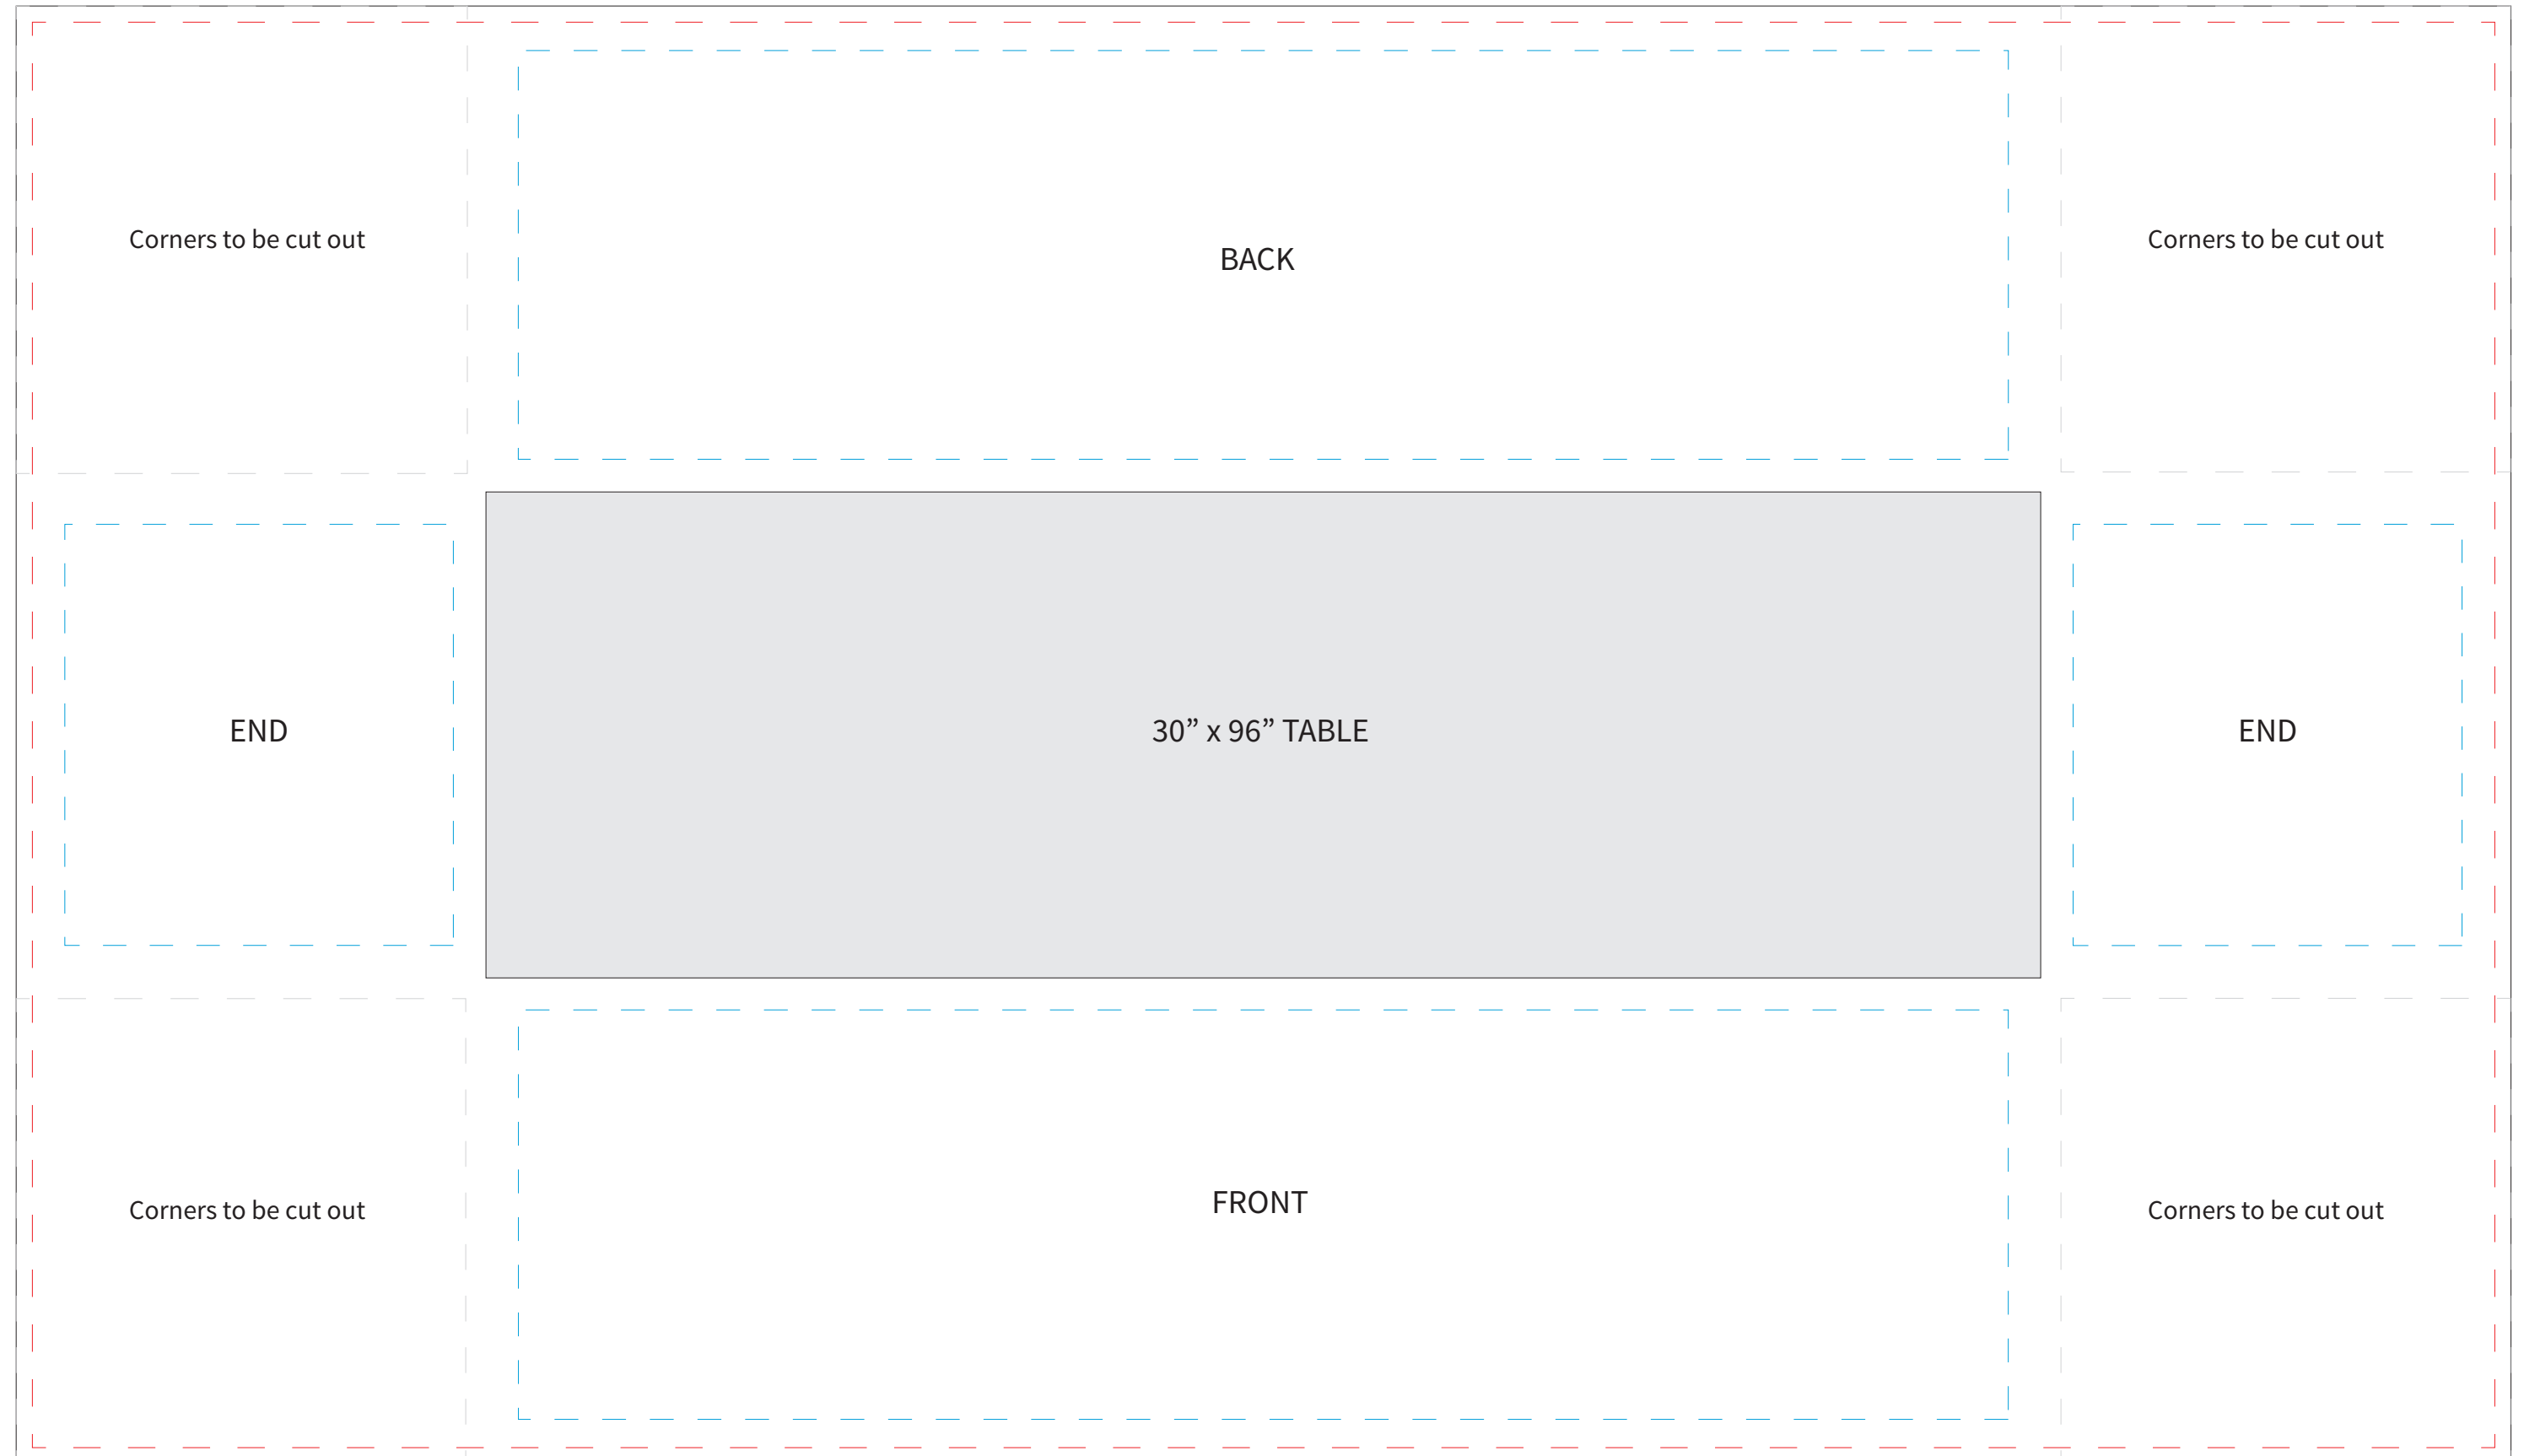

8' FITTED TABLEDRAPE - 88" x 152"

(Fits a 30" x 96" table)

Art Guidelines

Template is at a scale of 10%.

Please ensure all text has been converted to outlines.

Document must be in CMYK colour mode.

Pantone Solid Coated colours should be used to ensure best colour matching.

Files must be provided as one of the following:
.ai .pdf .eps .tiff

Red Line:
Finished viewable area/size

Blue Line:
Safe Art Area (Type and critical graphics should be within this line)

Black Line:
Background should bleed to the black line