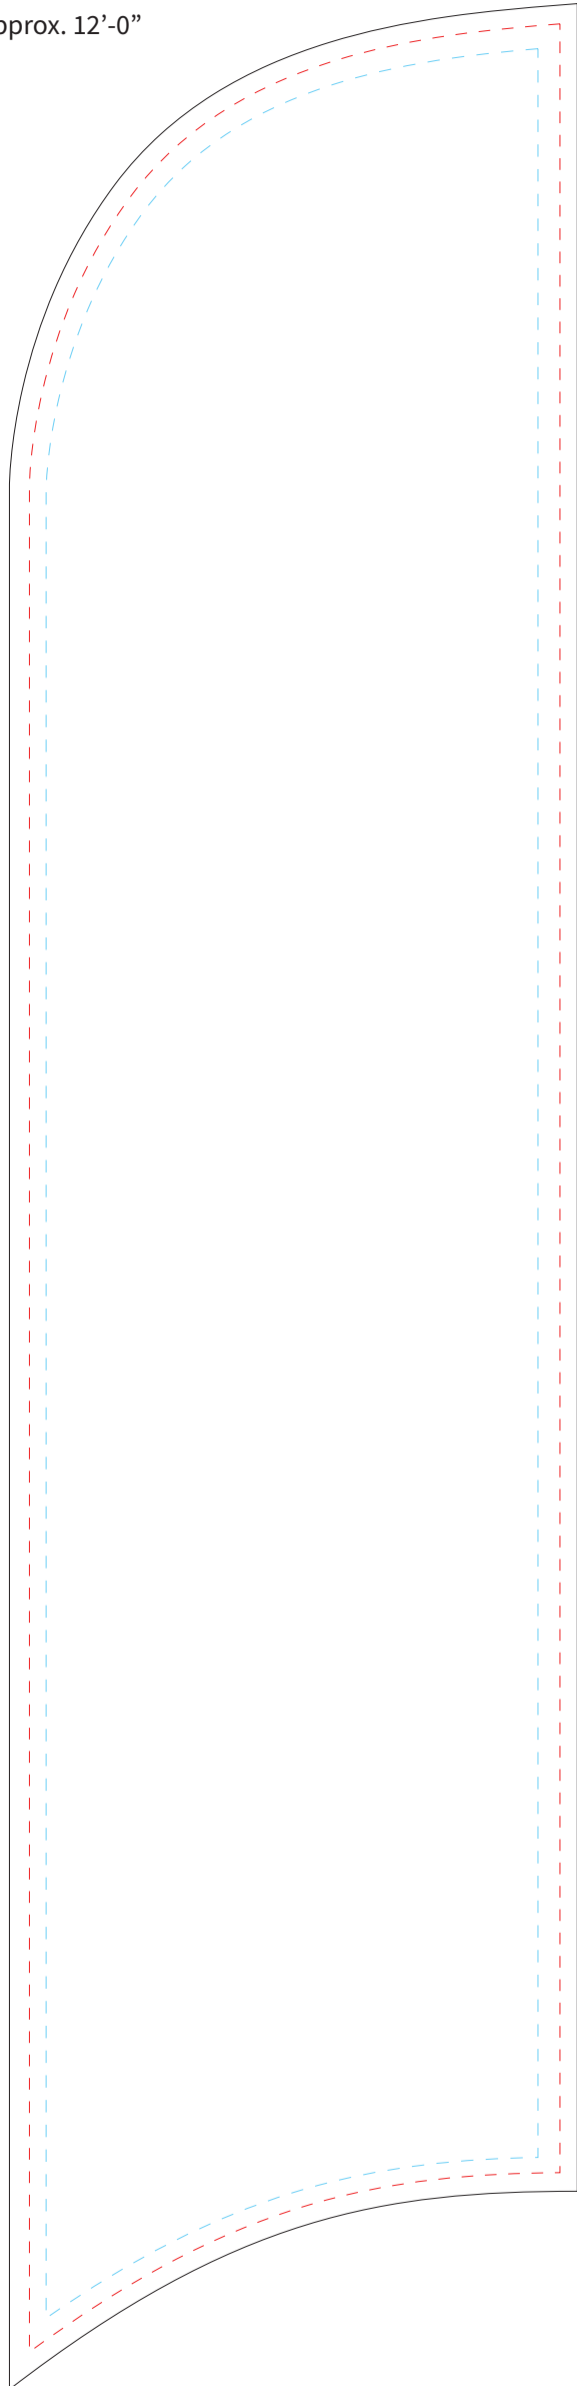

MEDIUM - BLADE BANNER

Finished Size: Approx. 27.6" X 121"

Overall Height When Displayed: Approx. 12'-0"

Art Guidelines

Template is at a scale of 10%.

Please ensure all text has been converted to outlines.

Document must be in CMYK colour mode.

Pantone Solid Coated colours should be used to ensure best colour matching.

Files must be provided as one of the following:
.ai .pdf .eps .tiff

Red Line:
Finished viewable area/size

Blue Line:
Safe Art Area (Type and critical graphics should be within this line)

Black Line:
Background should bleed to the black line

IMPORTANT

DO NOT DELETE, RESIZE OR REVISE ANY CONTENT OF THIS TEMPLATE.