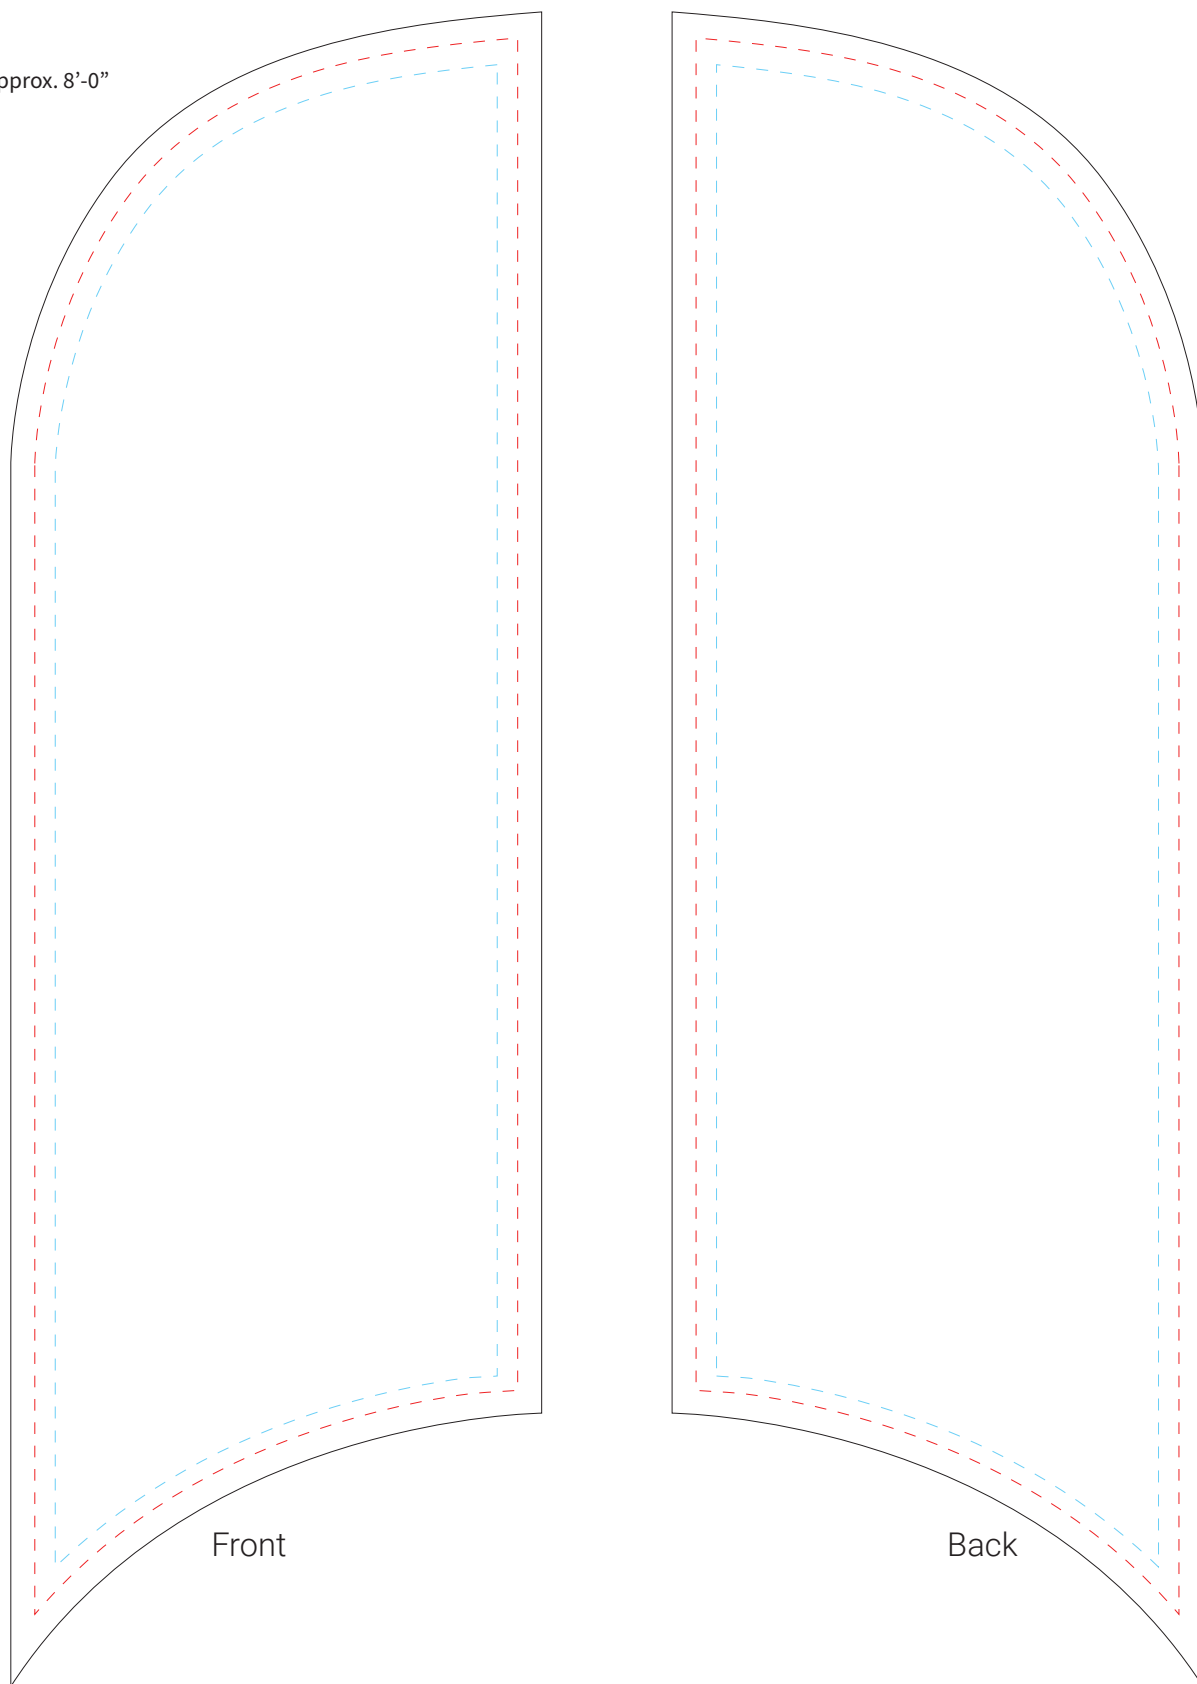

# SMALL - BLADE BANNER

## Double-Sided

Finished Size: Approx. 25" X 82"

Overall Height When Displayed: Approx. 8'-0"

### Art Guidelines

Template is at a scale of 10%.

Please ensure all text has been converted to outlines.

Document must be in CMYK colour mode.

Pantone Solid Coated colours should be used to ensure best colour matching.

Files must be provided as one of the following:  
.ai .pdf .eps .tiff

**Red Line:**  
Finished viewable area/size

**Blue Line:**  
Safe Art Area (Type and critical graphics should be within this line)

**Black Line:**  
Background should bleed to the black line