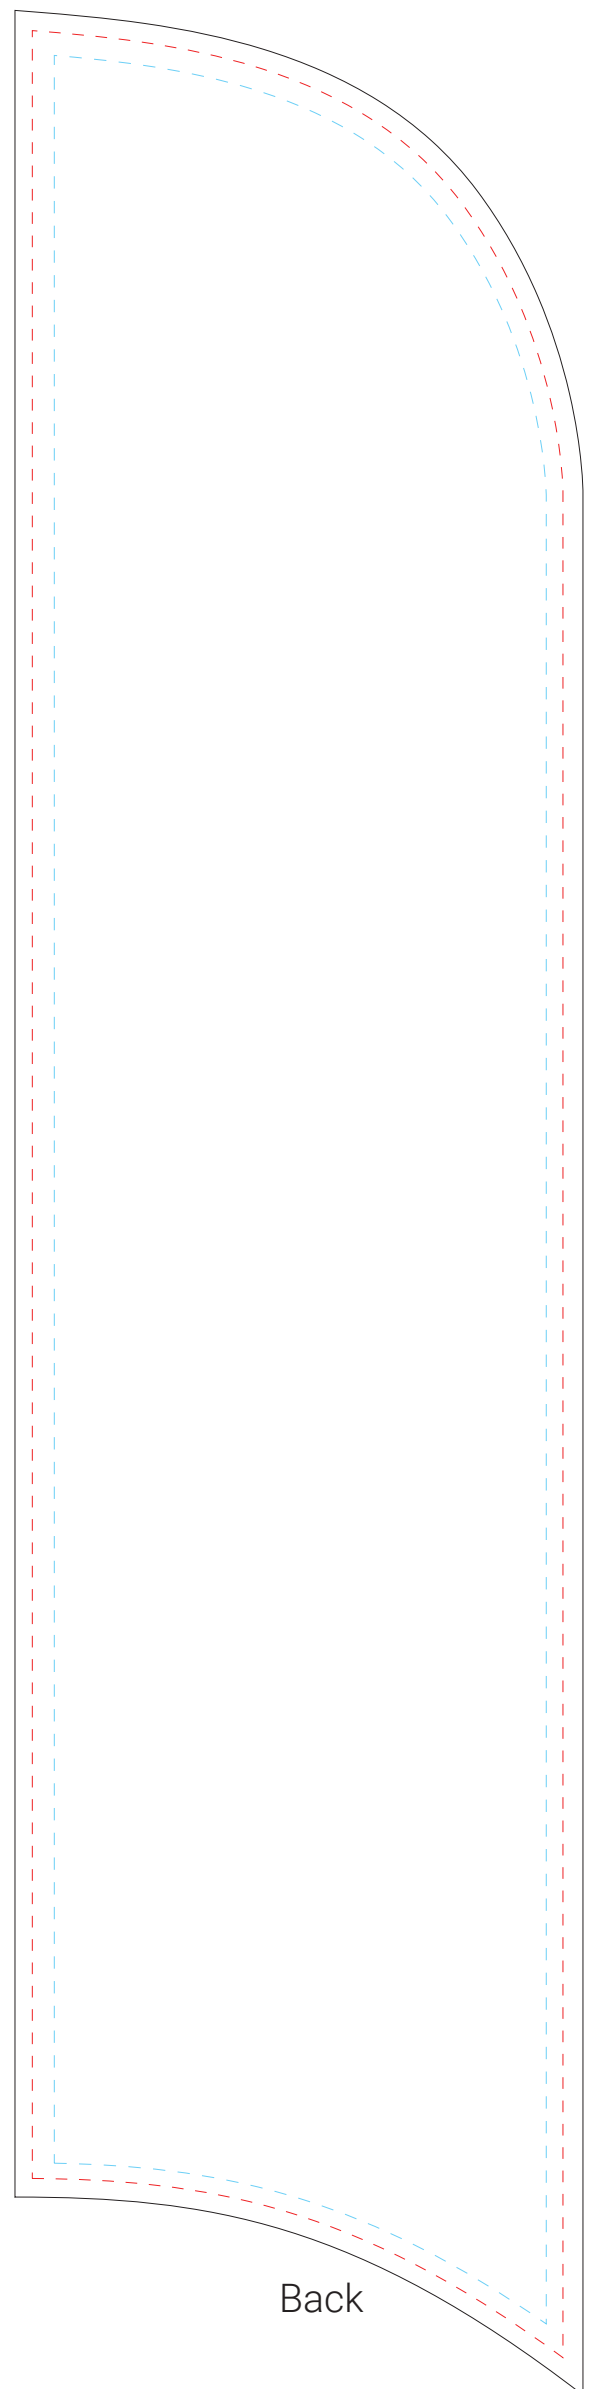

MEDIUM - BLADE BANNER

Double-Sided

Finished Size: Approx. 27.6" X 121"

Overall Height When Displayed: Approx. 12'-0"

Art Guidelines

Template is at a scale of 10%.

Please ensure all text has been converted to outlines.

Document must be in CMYK colour mode.

Pantone Solid Coated colours should be used to ensure best colour matching.

Files must be provided as one of the following:
.ai .pdf .eps .tiff

Red Line:
Finished viewable area/size

Blue Line:
Safe Art Area (Type and critical graphics should be within this line)

Black Line:
Background should bleed to the black line

Front

Back

IMPORTANT

DO NOT DELETE, RESIZE OR REVISE ANY CONTENT OF THIS TEMPLATE.