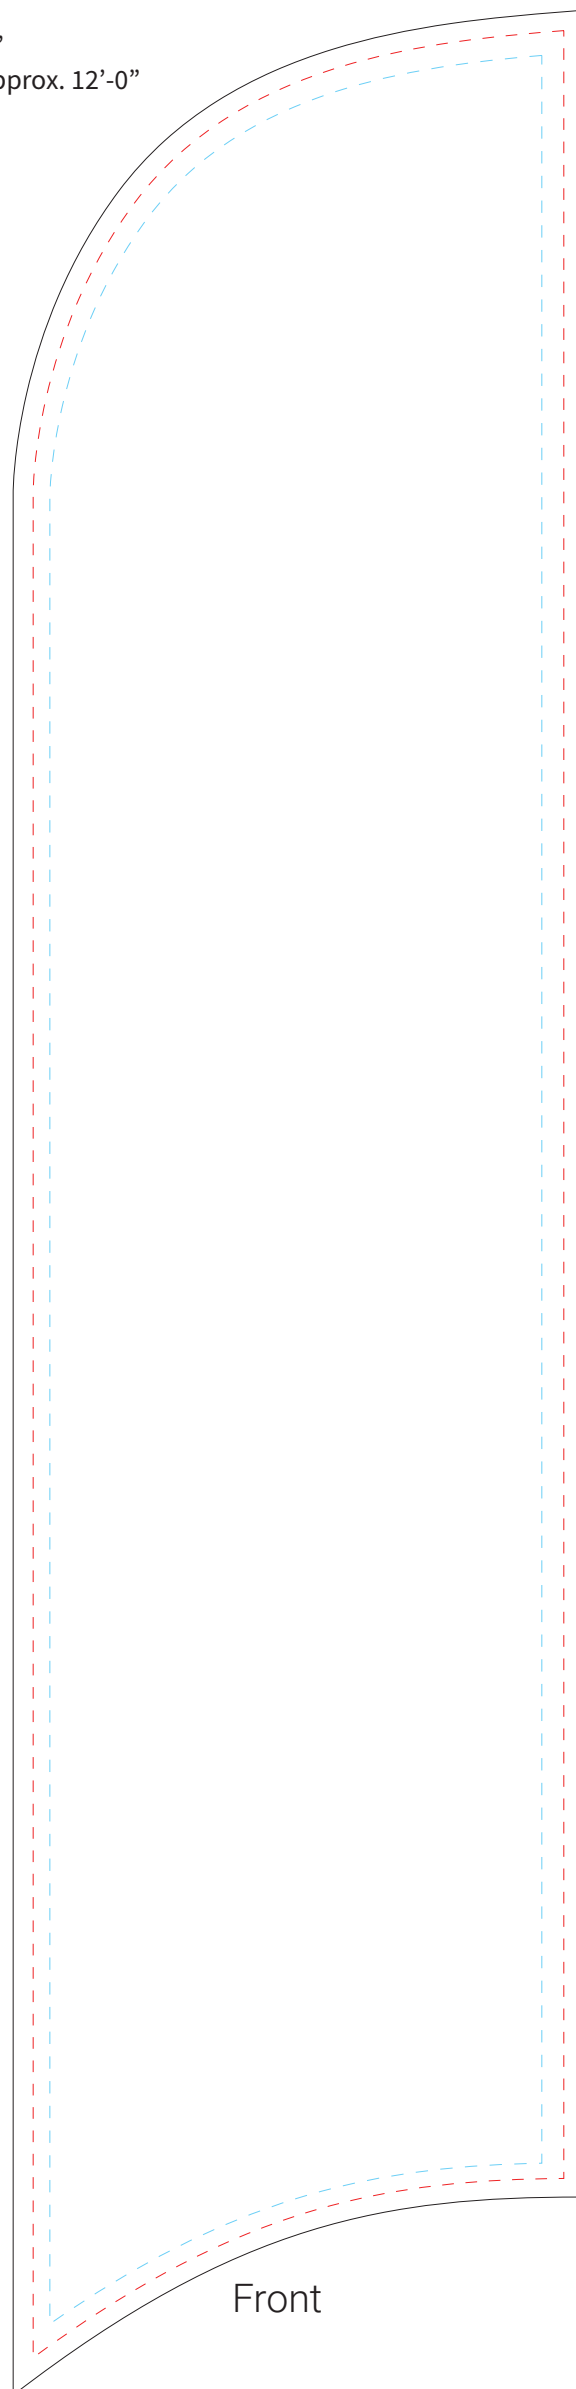

MEDIUM - BLADE BANNER

Double-Sided

Finished Size: Approx. 27.6" X 121"

Overall Height When Displayed: Approx. 12'-0"

Art Guidelines

Template is at a scale of 10%.

Please ensure all text has been converted to outlines.

Document must be in CMYK colour mode.

Pantone Solid Coated colours should be used to ensure best colour matching.

Files must be provided as one of the following:
.ai .pdf .eps .tiff

Red Line:
Finished viewable area/size

Blue Line:
Safe Art Area (Type and critical graphics should be within this line)

Black Line:
Background should bleed to the black line

Front

Back

IMPORTANT

DO NOT DELETE, RESIZE OR REVISE ANY CONTENT OF THIS TEMPLATE.