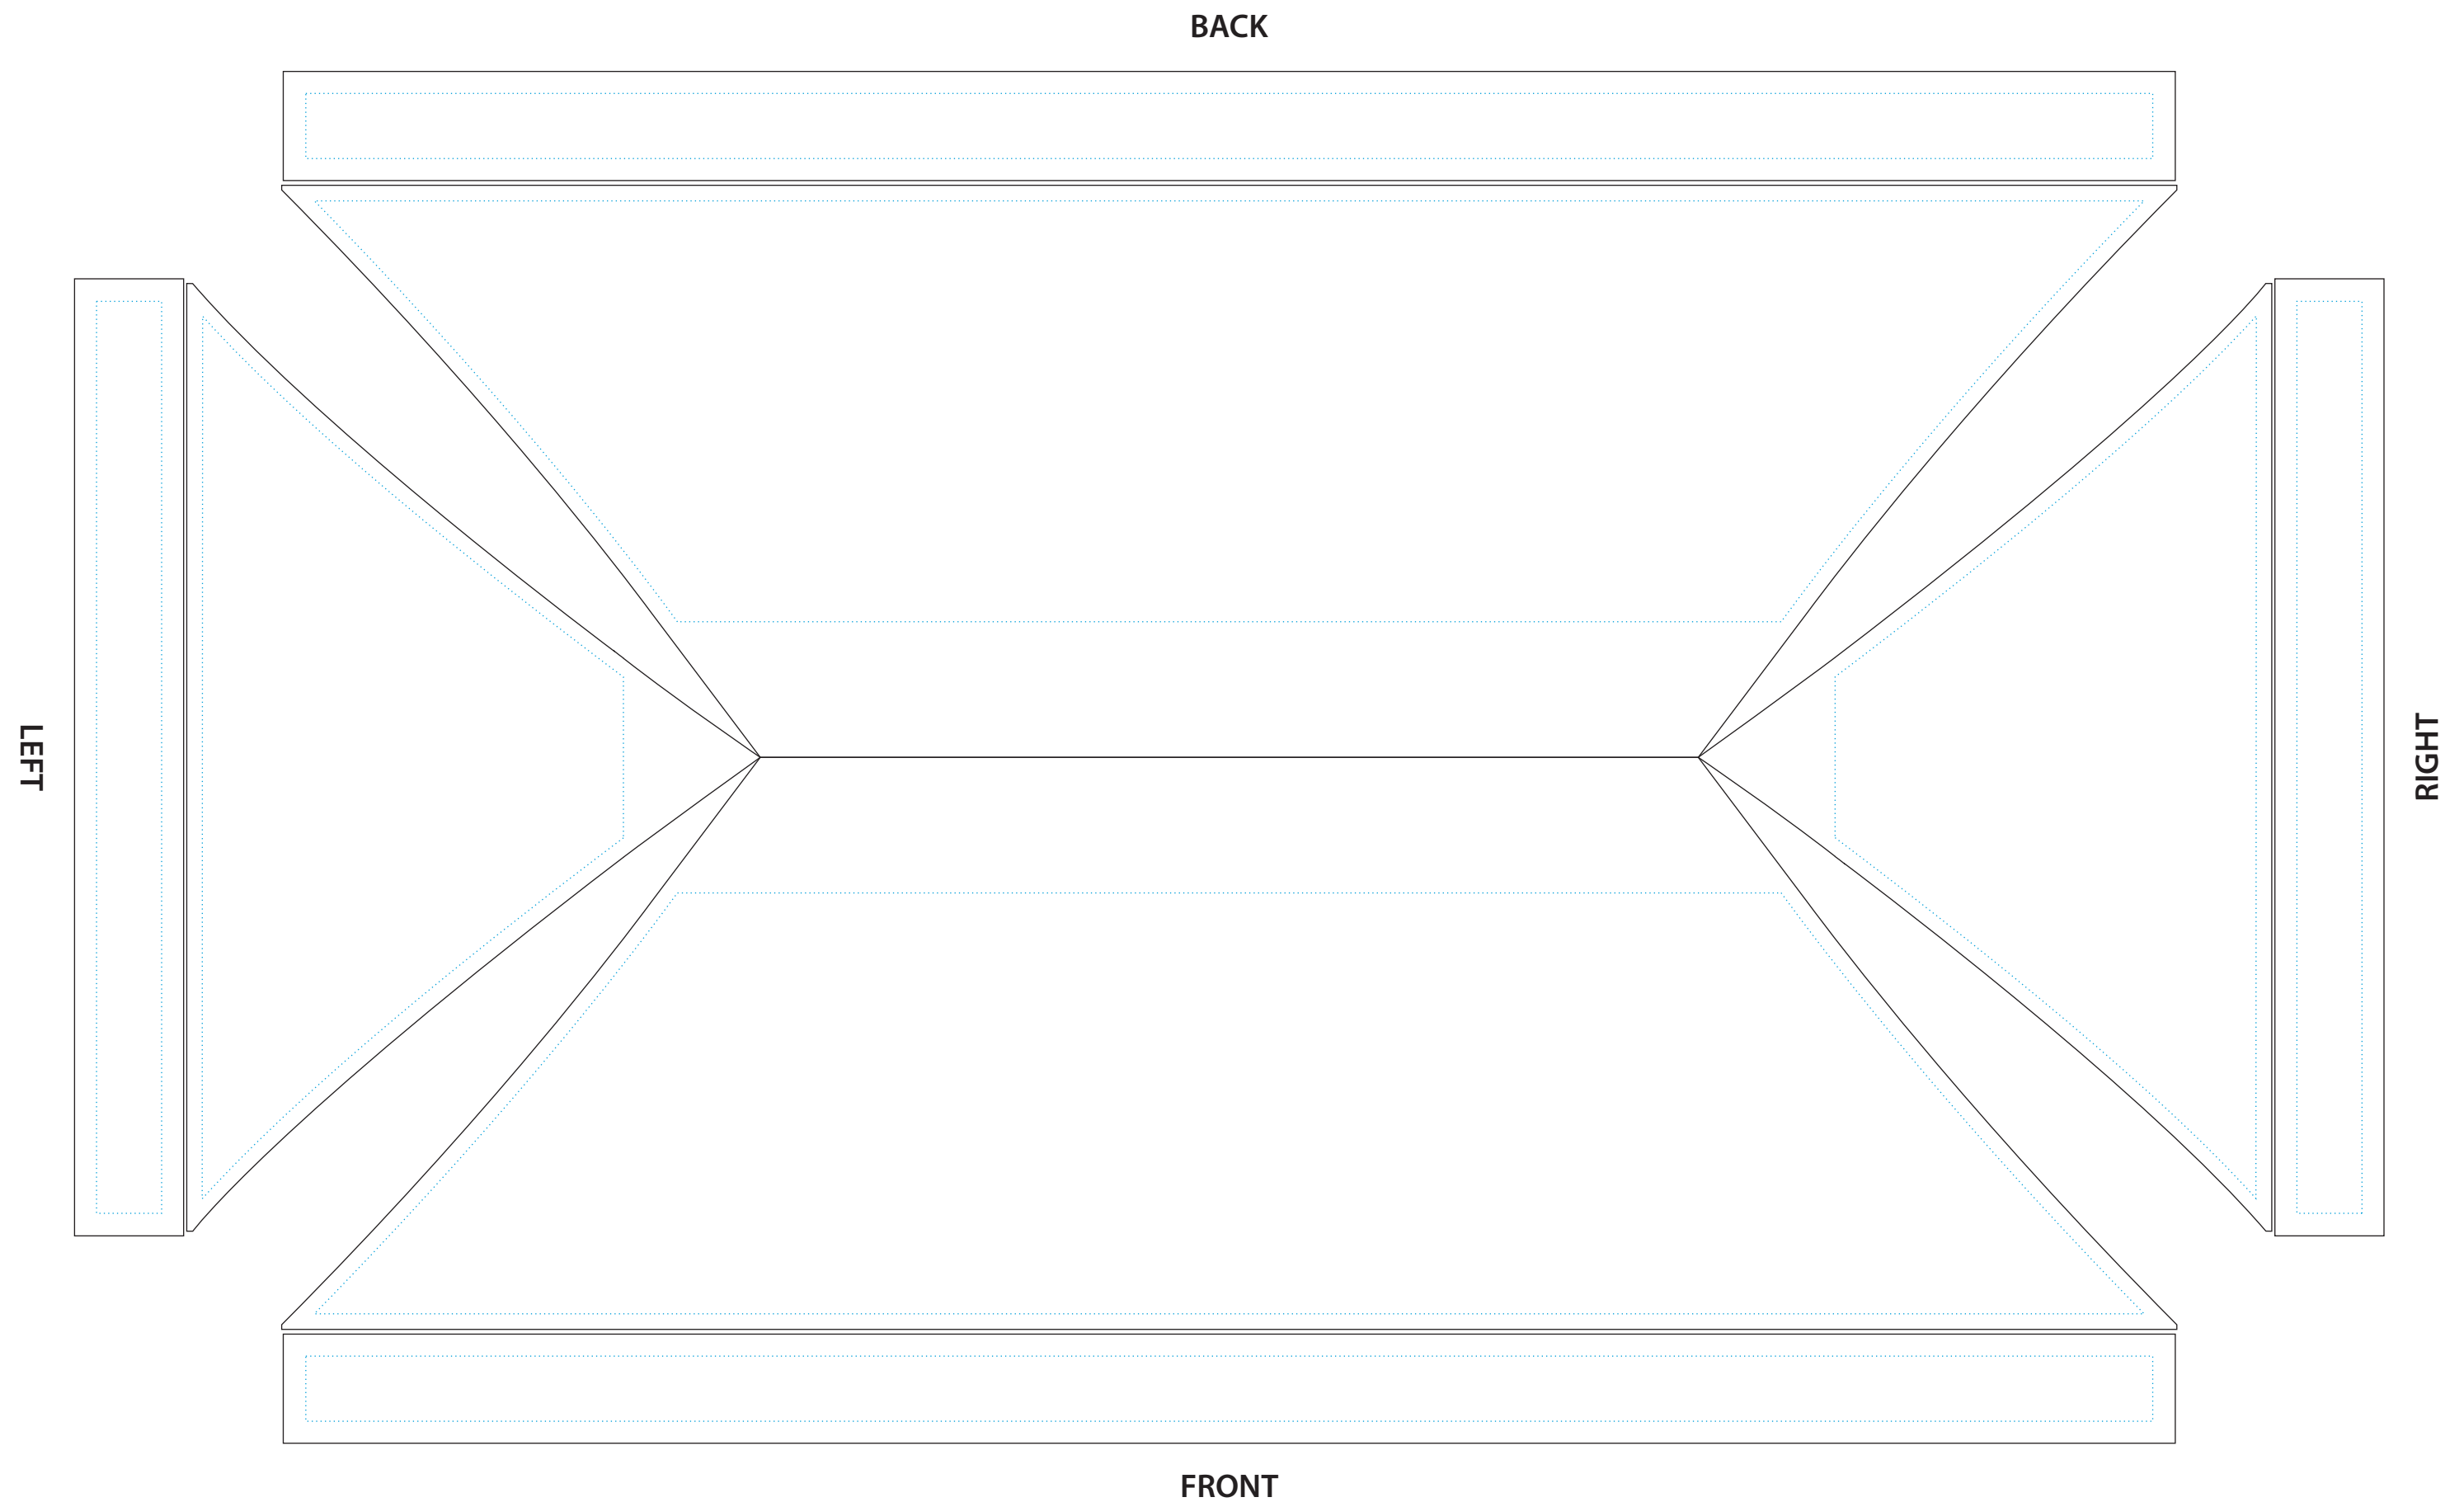

## 10' x 20' Custom Tent Top

Finished Size Front: Approx. 86.1" X 240"

Finished Size Side: Approx. 86.7" X 120"

Files must be provided as one of the following:  
.ai .pdf .eps .tiff

**Red Line:**  
Finished viewable area/size

**Blue Line:**  
Safe Art Area (Type and critical graphics should be within this line)

**Black Line:**  
Background should bleed to the black line